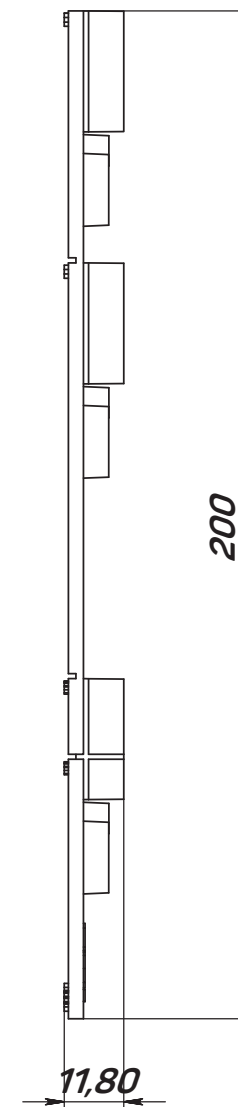

Code: 4101

Code: 4101

End cap VS LINE DN100 – plastic,  
without outlet

weight	scale
0,1 kg	1:5

VS LINE