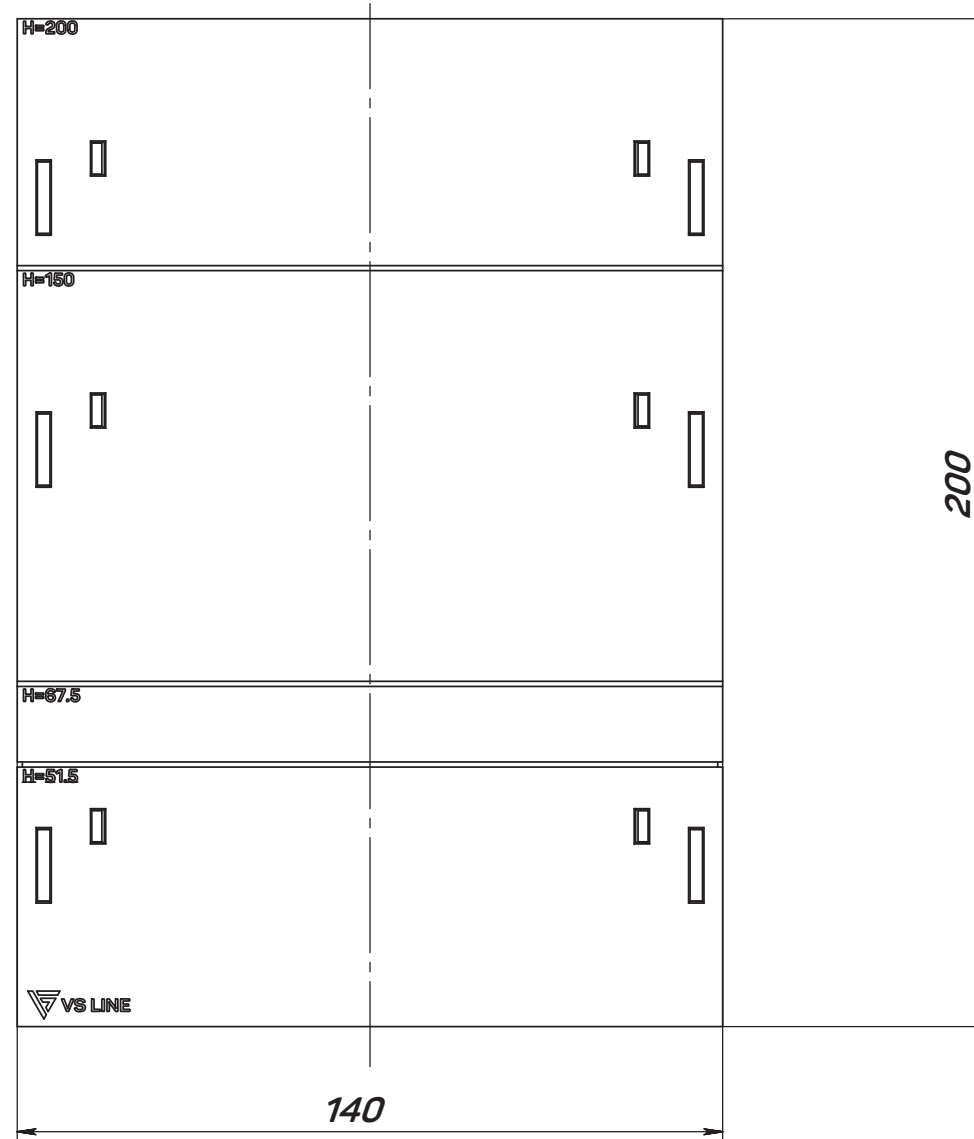

Code: 4101

Code: 4101

End cap VS LINE DN100 – plastic,  
without outlet

weight	scale
0,1 kg	1:5

VS LINE