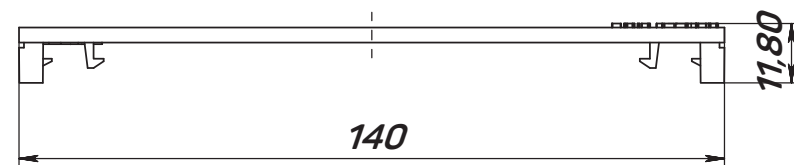

Code: 4101

Code: 4101

End cap VS LINE DN100 – plastic,  
without outlet

weight	scale
0,1 kg	1:5

VS LINE